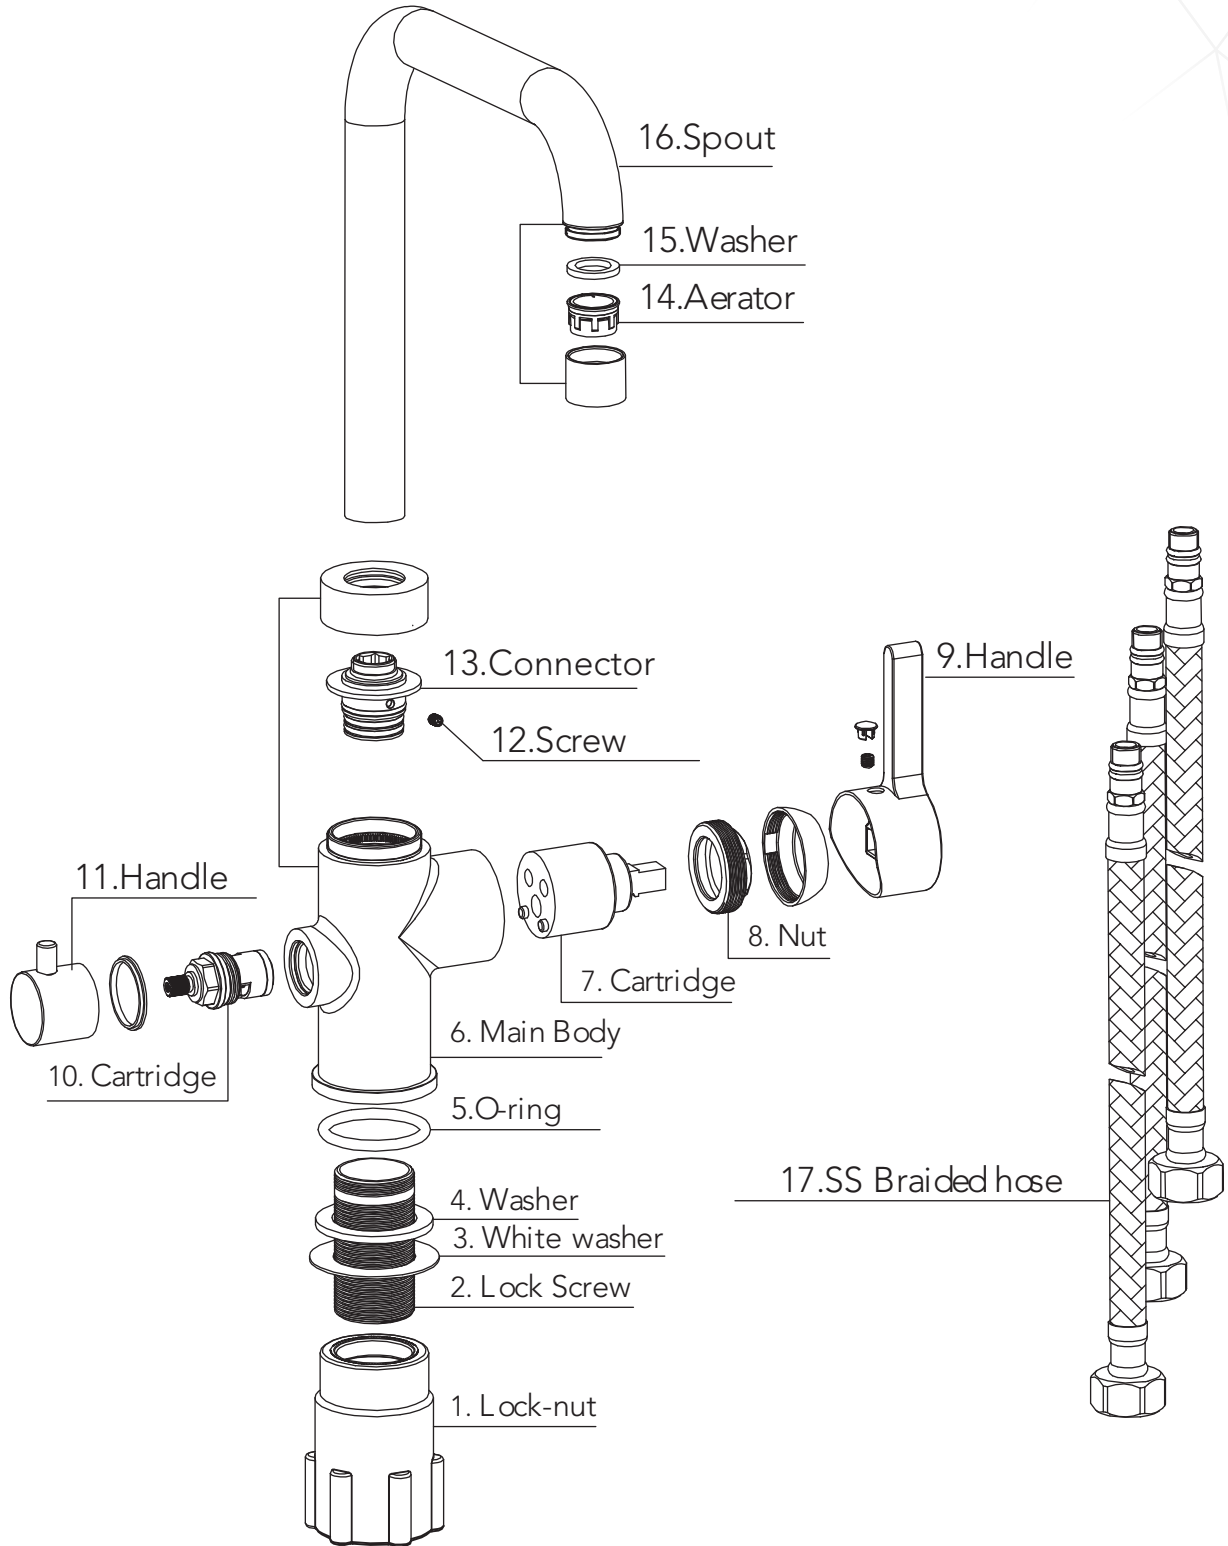

Copyright ©2020 Bygghemma Sverige AB. Original content rights reserved. All product names, logos, and brands are property of their respective owners.

Information contained within this document was considered accurate at the time of publication, but may be subject to revision.