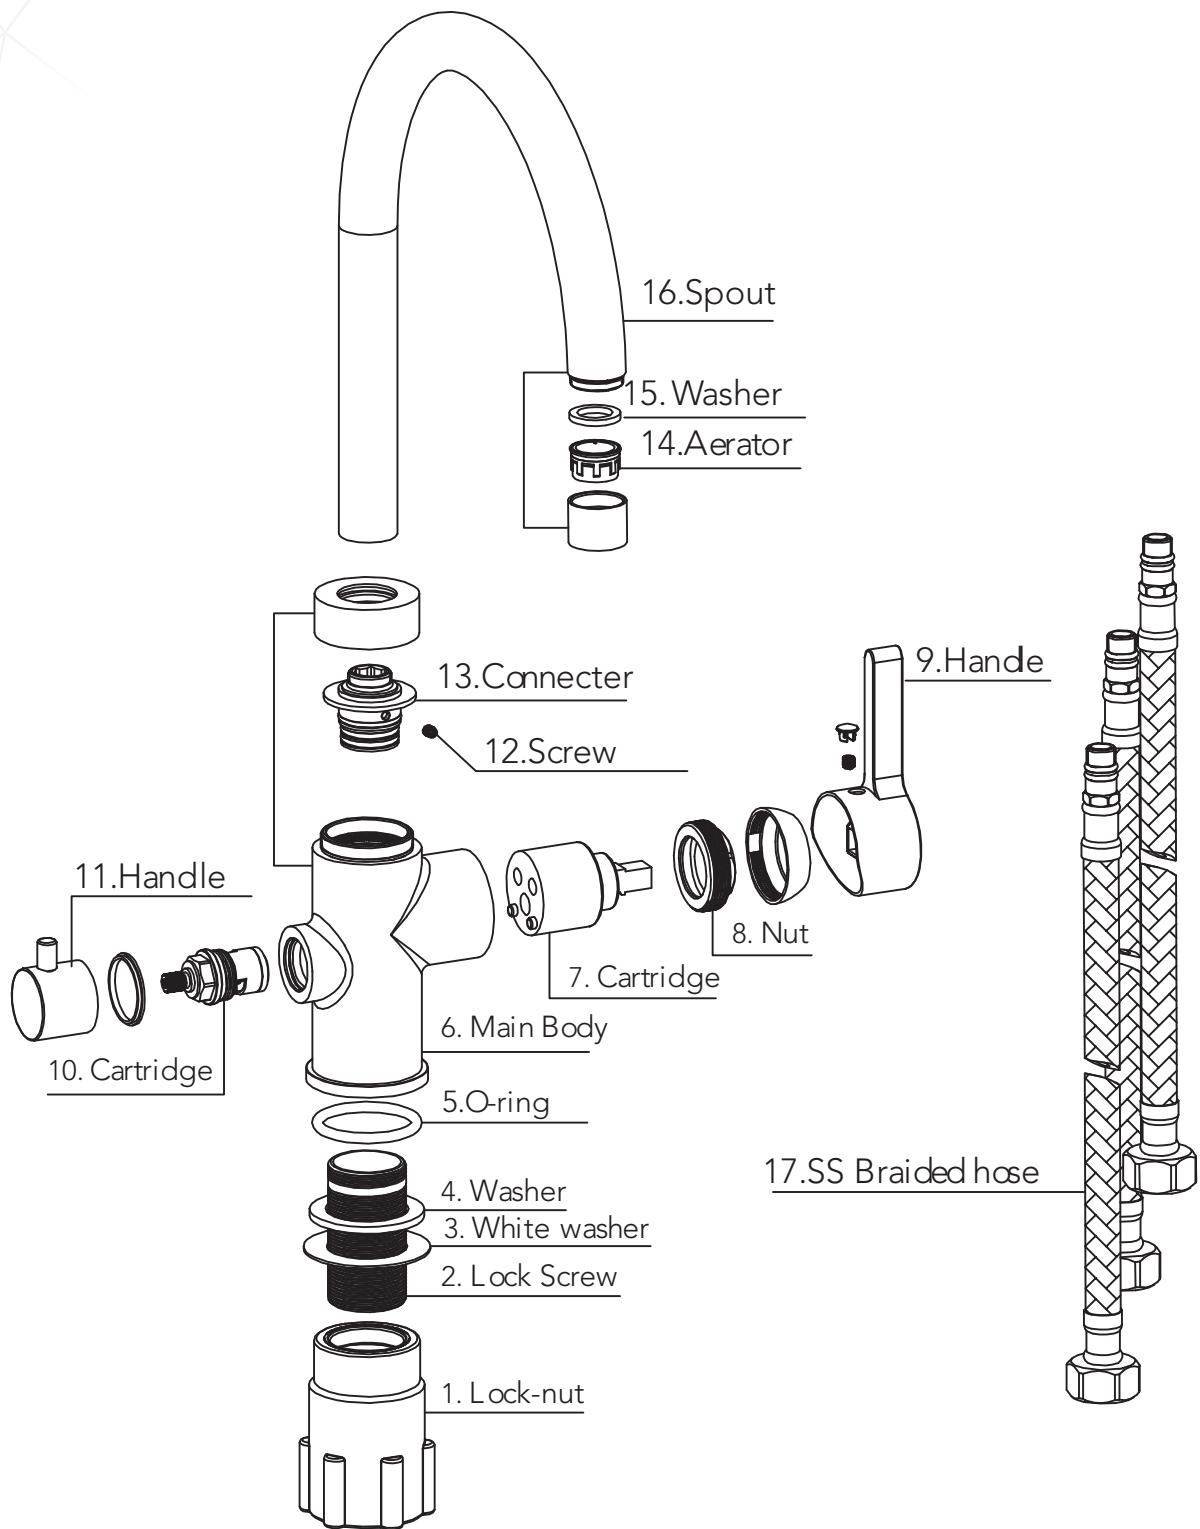

Copyright ©2020 Bygghemma Sverige AB. Original content rights reserved. All product names, logos, and brands are property of their respective owners.

Information contained within this document was considered accurate at the time of publication, but may be subject to revision.